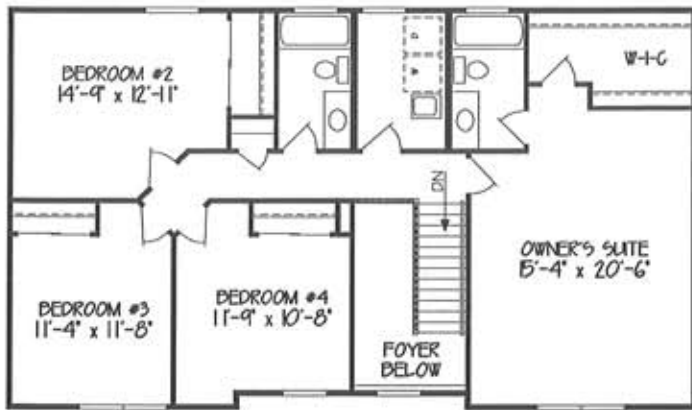

# THE COLUMBIA

2360 Square Foot

ELEVATION 'A'

ELEVATION 'B'

ELEVATION 'C'

FOR MORE INFORMATION PLEASE VISIT US AT [www.berkeyhomes.com](http://www.berkeyhomes.com)

This brochure is for illustration purposes only and is not part of a legal contract. Plans subject to change without notice.

# THE COLUMBIA

2360 Square Foot

We can modify any plan to fit your specific needs or style!!

SECOND FLOOR PLAN  
139 SF

OPTIONAL FLOOR PLAN 'C'  
(INCL. UPGRADED OWNER'S BATH)  
ADDS 14 SF

FIRST FLOOR PLAN  
1041 SF

OPTIONAL FLOOR PLAN 'C'  
(INCL. FULL FRONT PORCH &  
UPGRADED KITCHEN LAYOUT)

**BERKEY HOMES, LLC**

[www.berkeyhomes.com](http://www.berkeyhomes.com)

This brochure is for illustration purposes only and is not part of a legal contract. Plans subject to change without notice.