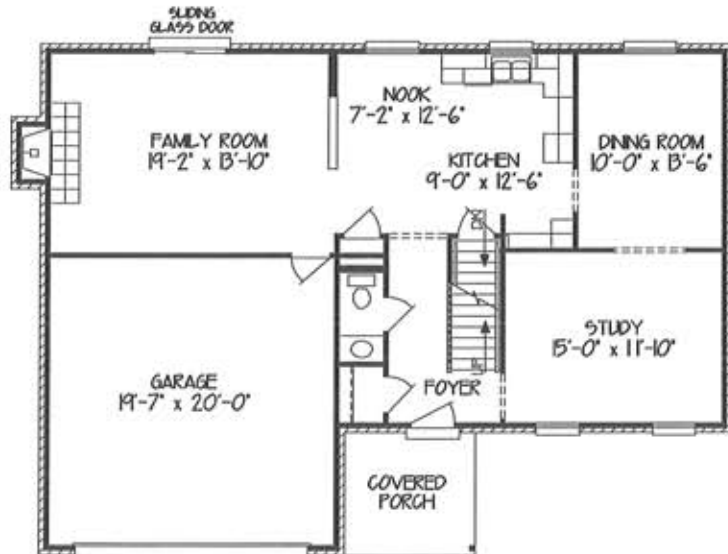

# THE COLUMBIA

2360 Square Foot

ELEVATION 'A'

ELEVATION 'B'

ELEVATION 'C'

FOR MORE INFORMATION PLEASE VISIT US AT [www.berkeyhomes.com](http://www.berkeyhomes.com)

This brochure is for illustration purposes only and is not part of a legal contract. Plans subject to change without notice.

# THE COLUMBIA

2360 Square Foot

We can modify any plan to fit your specific needs or style!!

SECOND FLOOR PLAN  
139 SF

OPTIONAL FLOOR PLAN 'C'  
(INCL. UPGRADED OWNER'S BATH)  
ADDS 14 SF

FIRST FLOOR PLAN  
1041 SF

OPTIONAL FLOOR PLAN 'C'  
(INCL. FULL FRONT PORCH &  
UPGRADED KITCHEN LAYOUT)

**BERKEY HOMES, LLC**

[www.berkeyhomes.com](http://www.berkeyhomes.com)

This brochure is for illustration purposes only and is not part of a legal contract. Plans subject to change without notice.