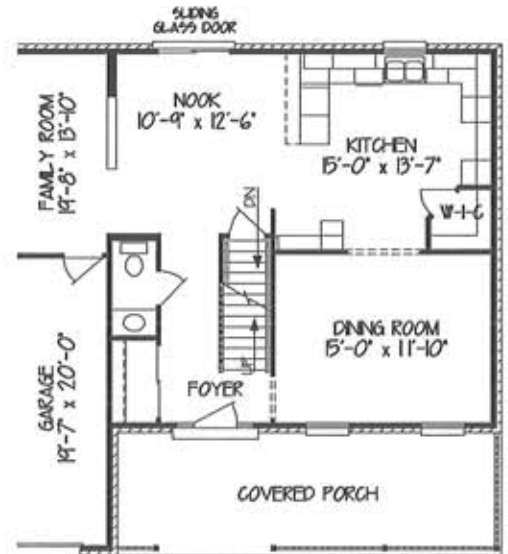

# THE COLUMBIA

2360 Square Foot

ELEVATION 'A'

ELEVATION 'B'

ELEVATION 'C'

FOR MORE INFORMATION PLEASE VISIT US AT [www.berkeyhomes.com](http://www.berkeyhomes.com)

This brochure is for illustration purposes only and is not part of a legal contract. Plans subject to change without notice.

# THE COLUMBIA

2360 Square Foot

We can modify any plan to fit your specific needs or style!!

SECOND FLOOR PLAN  
139 SF

OPTIONAL FLOOR PLAN 'C'  
(INCL. UPGRADED OWNER'S BATH)  
ADDS 14 SF

FIRST FLOOR PLAN  
1041 SF

OPTIONAL FLOOR PLAN 'C'  
(INCL. FULL FRONT PORCH &  
UPGRADED KITCHEN LAYOUT)

**BERKEY HOMES, LLC**

[www.berkeyhomes.com](http://www.berkeyhomes.com)

This brochure is for illustration purposes only and is not part of a legal contract. Plans subject to change without notice.