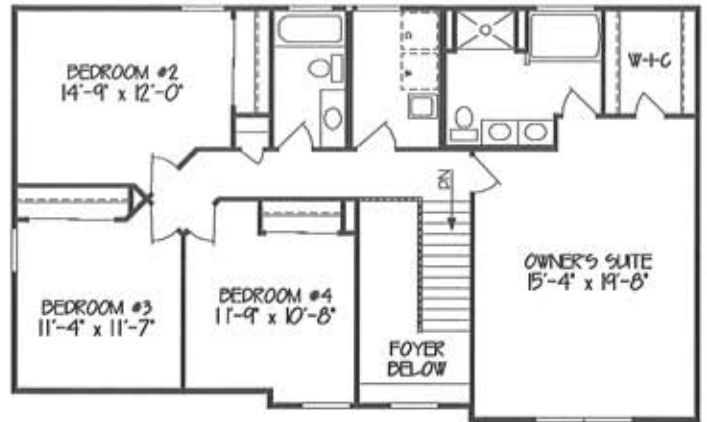

# THE COLUMBIA

2360 Square Foot

ELEVATION 'A'

ELEVATION 'B'

ELEVATION 'C'

FOR MORE INFORMATION PLEASE VISIT US AT [www.berkeyhomes.com](http://www.berkeyhomes.com)

This brochure is for illustration purposes only and is not part of a legal contract. Plans subject to change without notice.

# THE COLUMBIA

2360 Square Foot

We can modify any plan to fit your specific needs or style!!

SECOND FLOOR PLAN  
139 SF

OPTIONAL FLOOR PLAN 'C'  
(INCL. UPGRADED OWNER'S BATH)  
ADDS 14 SF

FIRST FLOOR PLAN  
1041 SF

OPTIONAL FLOOR PLAN 'C'  
(INCL. FULL FRONT PORCH &  
UPGRADED KITCHEN LAYOUT)

**BERKEY HOMES, LLC**

[www.berkeyhomes.com](http://www.berkeyhomes.com)

This brochure is for illustration purposes only and is not part of a legal contract. Plans subject to change without notice.